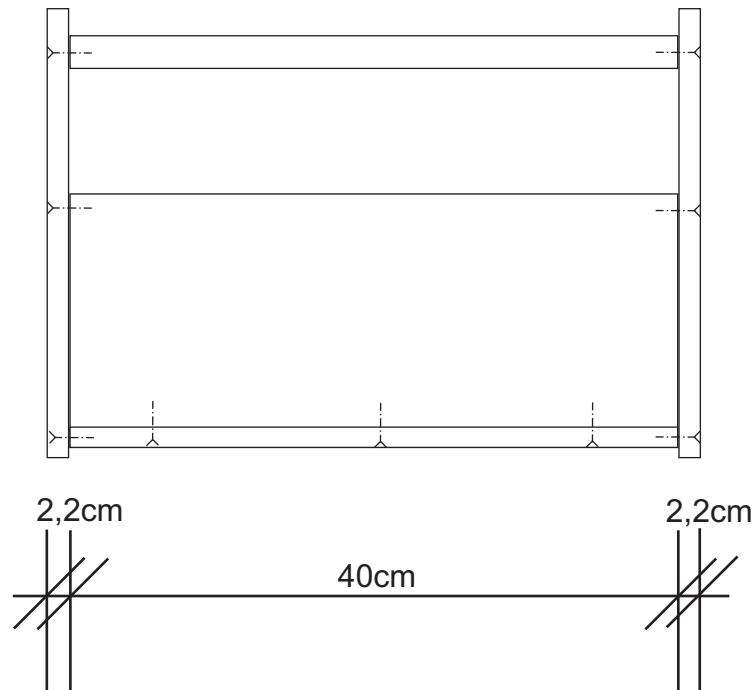

box for halloween fans

frontal view

section

side view

lacquering
pumpkin: orange
box: black
grip: black

Panel 1

Panel 2