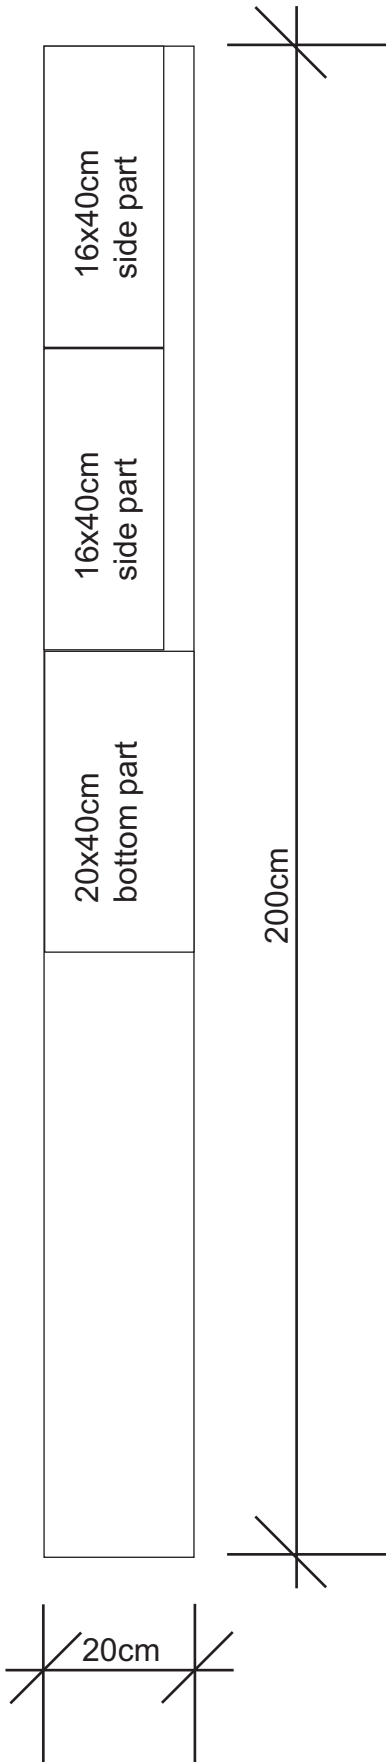

box for halloween fans

frontal view

section

side view

lacquering
pumpkin: orange
box: black
grip: black

Panel 1

Panel 2