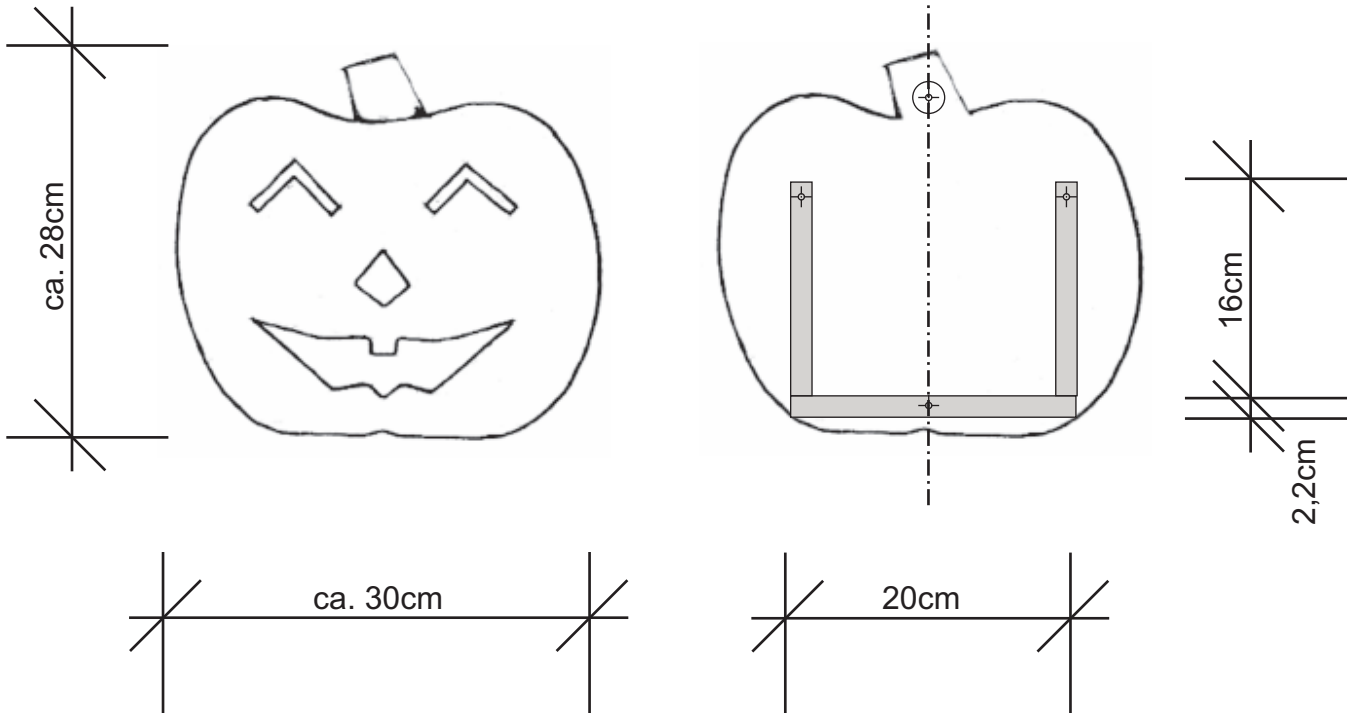

box for halloween fans

frontal view

section

side view

lacquering
pumpkin: orange
box: black
grip: black

Panel 1

Panel 2