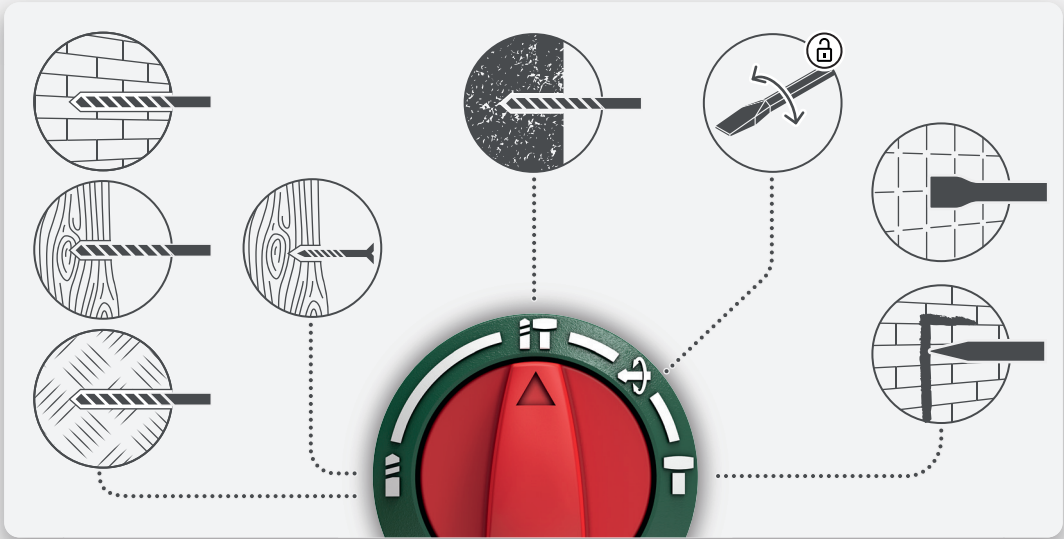

BOSCH

UniversalHammer 18V

Robert Bosch Power Tools GmbH
70538 Stuttgart
GERMANY

www.bosch-pt.com

1 600 A02 A00

(2022.03)

 ALL 18V ALLIANCE						
≤ 3.0 Ah	● ○ ○	● ● ○	● ● ○	● ● ○	● ● ○	● ● ○
≥ 4.0 Ah	● ● ○	● ● ●	● ● ●	● ● ●	● ● ●	● ● ●