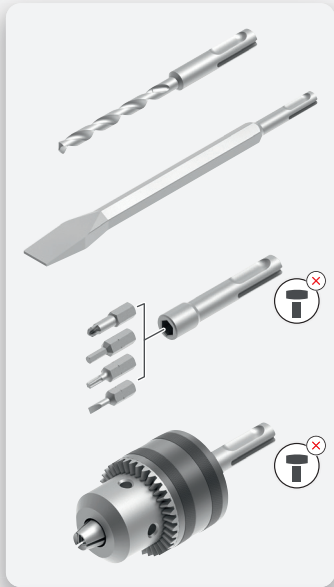

BOSCH

UniversalHammer 18V

Robert Bosch Power Tools GmbH
70538 Stuttgart
GERMANY

www.bosch-pt.com

1 600 A02 A00

(2022.03)

 ALL 18V ALLIANCE						
≤ 3.0 Ah	● ○ ○	● ● ○	● ● ○	● ● ○	● ● ○	● ● ○
≥ 4.0 Ah	● ● ○	● ● ●	● ● ●	● ● ●	● ● ●	● ● ●